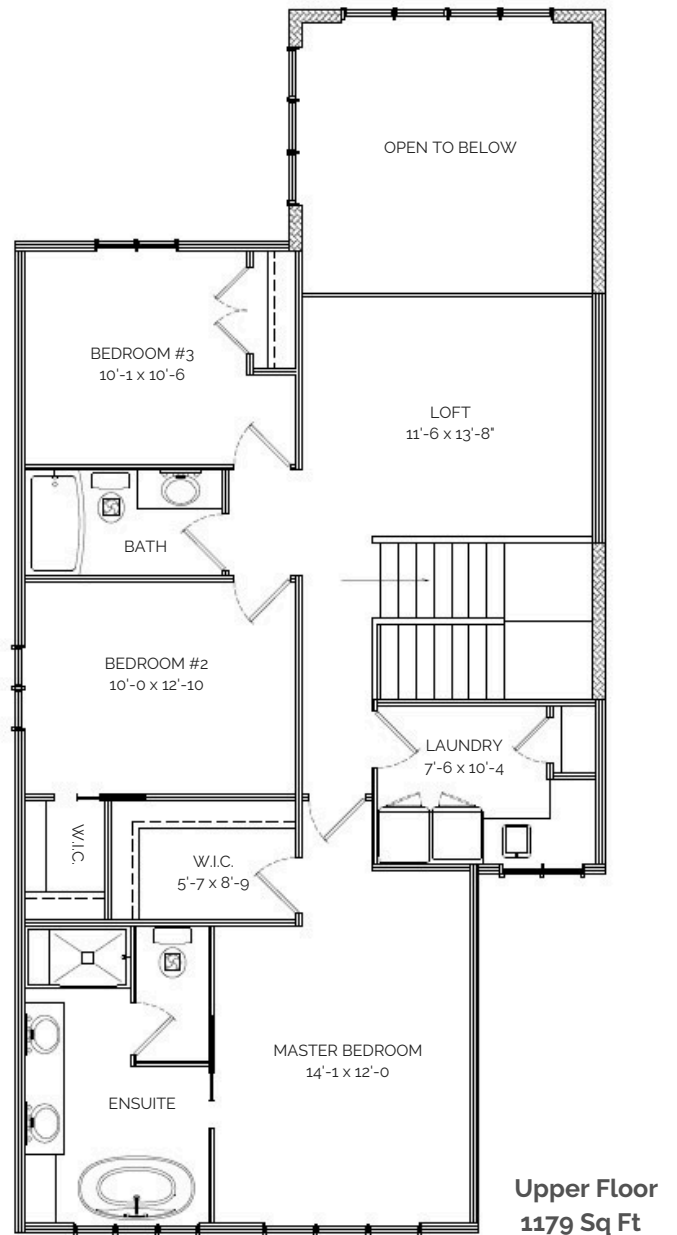

Image is a rendering only, exterior style, actual square footage, features, and details may vary.

THE RUBY TWO STOREY

2907 SQ FT | 4 BDRM | 3.5 BATHS

EXPERIENCE MORE™
MORE VALUE | MORE INNOVATION | MORE IN EVERY HOME

PHONE 403-394-7554

EMAIL sales@cedarridgehomes.ca

WEBSITE www.cedarridgehomes.ca

Image is a rendering only, exterior style, actual square footage, features, and details may vary.

THE RUBY TWO STOREY

2913 SQ FT | 4 BDRM | 3.5 BATHS