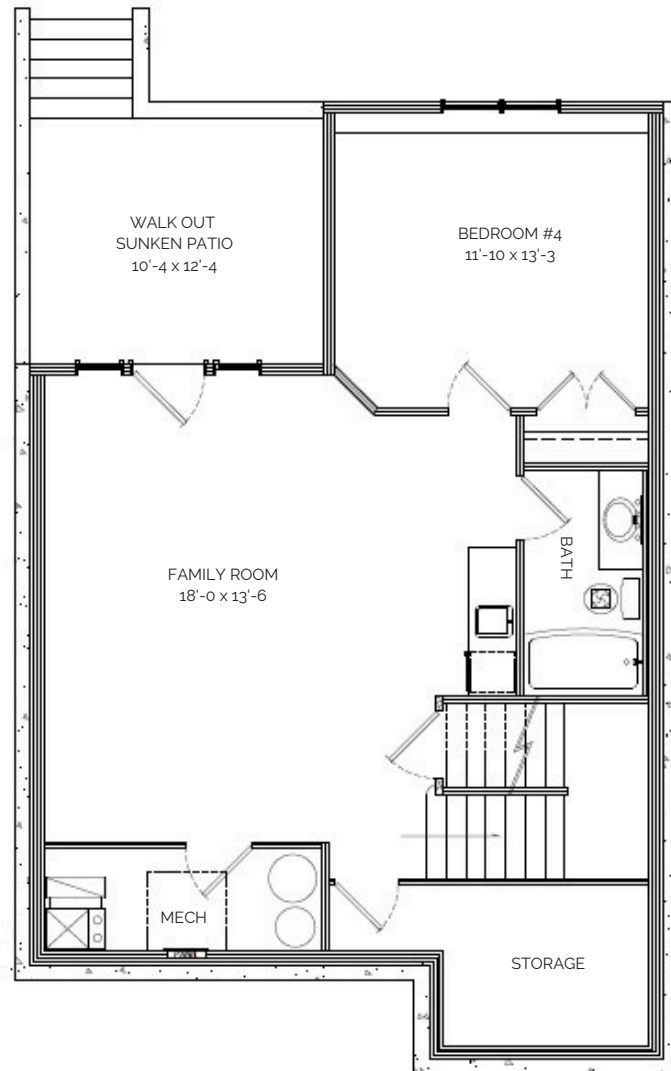

Image is a rendering only, exterior style, actual square footage, features, and details may vary.

THE RUBY TWO STOREY

2907 SQ FT | 4 BDRM | 3.5 BATHS

EXPERIENCE MORE™
MORE VALUE | MORE INNOVATION | MORE IN EVERY HOME

PHONE 403-394-7554

EMAIL sales@cedarridgehomes.ca

WEBSITE www.cedarridgehomes.ca

Image is a rendering only, exterior style, actual square footage, features, and details may vary.

THE RUBY TWO STOREY

2913 SQ FT | 4 BDRM | 3.5 BATHS