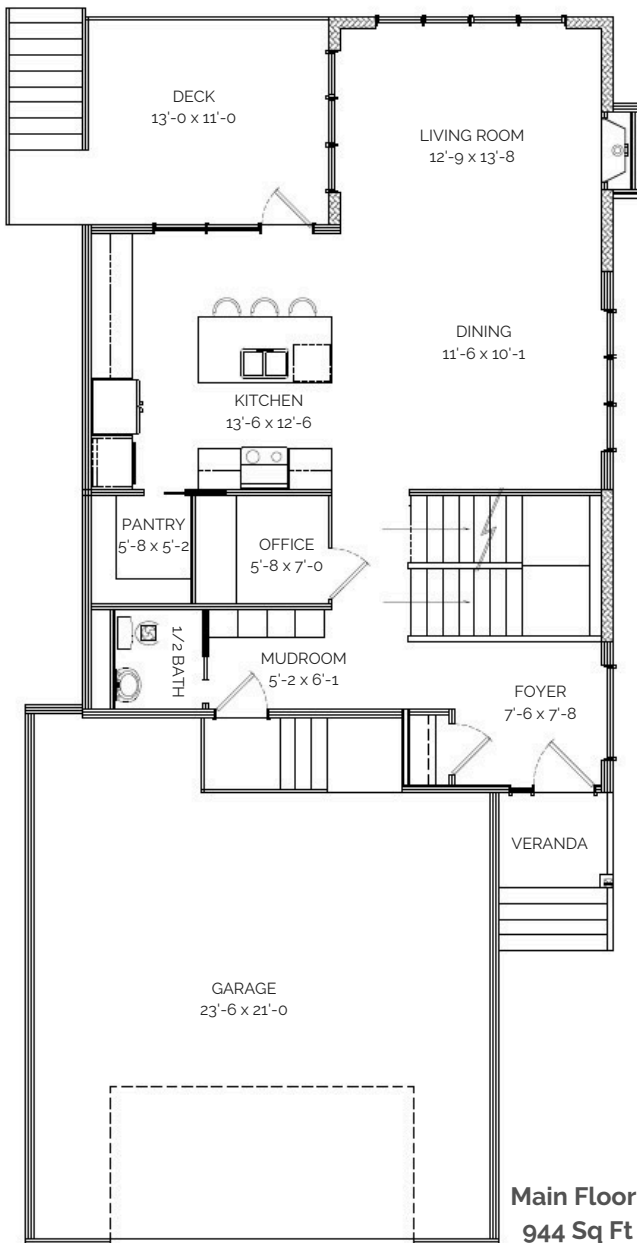

Image is a rendering only, exterior style, actual square footage, features, and details may vary.

THE RUBY TWO STOREY

2907 SQ FT | 4 BDRM | 3.5 BATHS

EXPERIENCE MORE™
MORE VALUE | MORE INNOVATION | MORE IN EVERY HOME

PHONE 403-394-7554

EMAIL sales@cedarridgehomes.ca

WEBSITE www.cedarridgehomes.ca

Image is a rendering only, exterior style, actual square footage, features, and details may vary.

THE RUBY TWO STOREY

2913 SQ FT | 4 BDRM | 3.5 BATHS