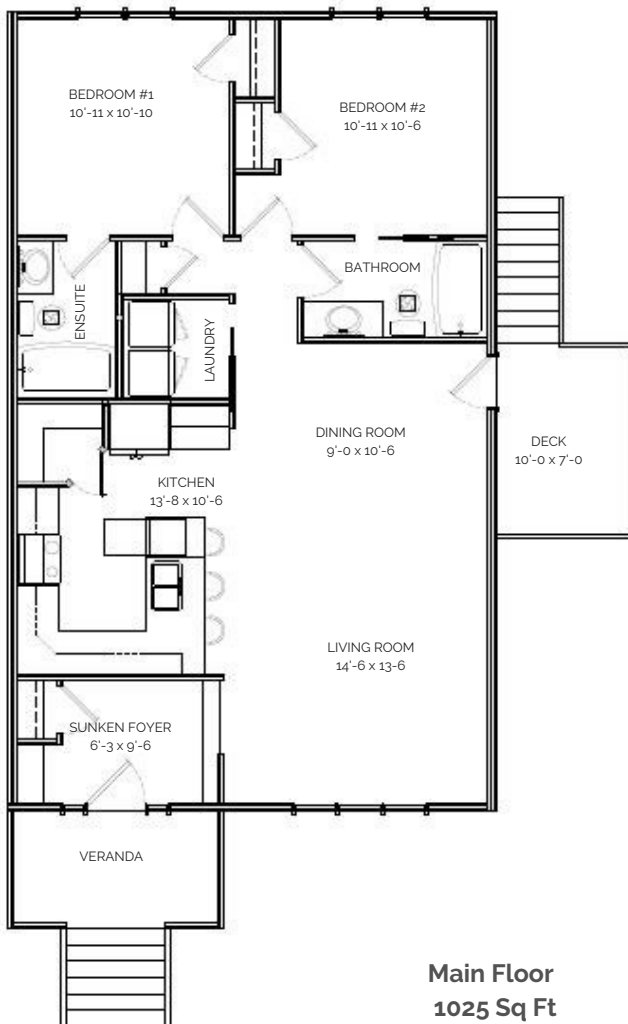

THE SUITED AUTUMN
SUITED BILEVEL

MAIN 1025 SQ FT | 2 BDRM | 2 BATHS
LOWER 945 SQ FT | 2 BDRM | 1 BATH

Image is a rendering only, exterior style, actual square footage, features, and details may vary.

Main Floor
1025 Sq Ft

Lower Floor
945 Sq Ft

EXPERIENCE MORE™
 MORE VALUE | MORE INNOVATION | MORE IN EVERY HOME

PHONE 403-394-7554
EMAIL sales@cedarridgehomes.ca
WEBSITE www.cedarridgehomes.ca