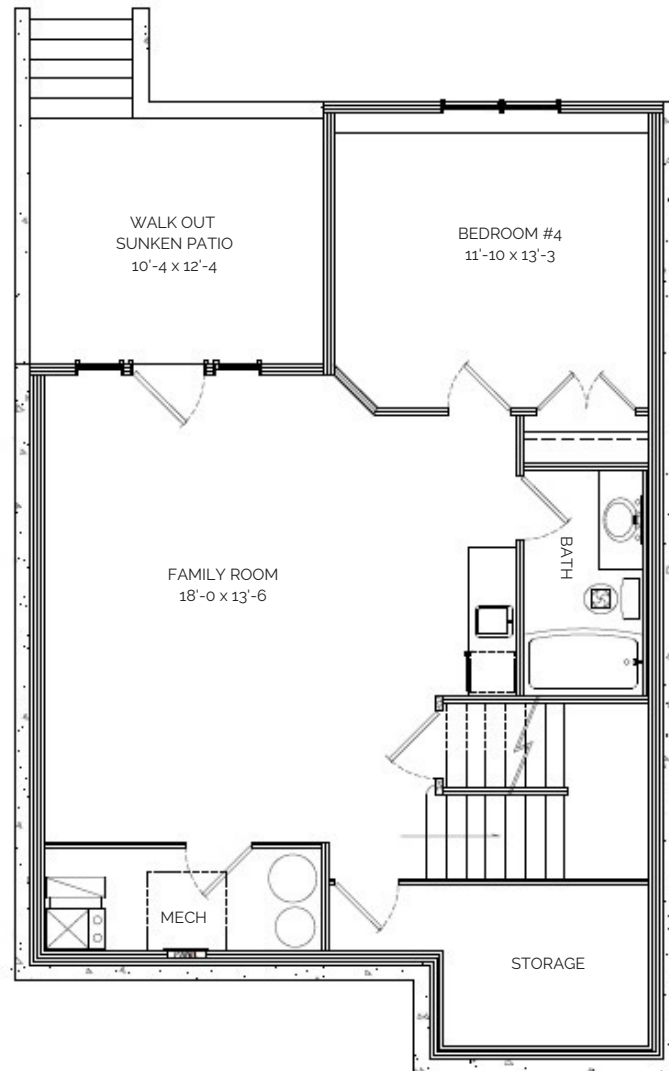

THE RUBY

TWO STOREY

2907 SQ FT | 4 BDRM | 3.5 BATHS

Image is a rendering only, exterior style, actual square footage, features, and details may vary.

EXPERIENCE MORE™
MORE VALUE | MORE INNOVATION | MORE IN EVERY HOME

PHONE 403-394-7554

EMAIL sales@cedarridgehomes.ca

WEBSITE www.cedarridgehomes.ca

Image is a rendering only, exterior style, actual square footage, features, and details may vary.

THE RUBY TWO STOREY

2907 SQ FT | 4 BDRM | 3.5 BATHS