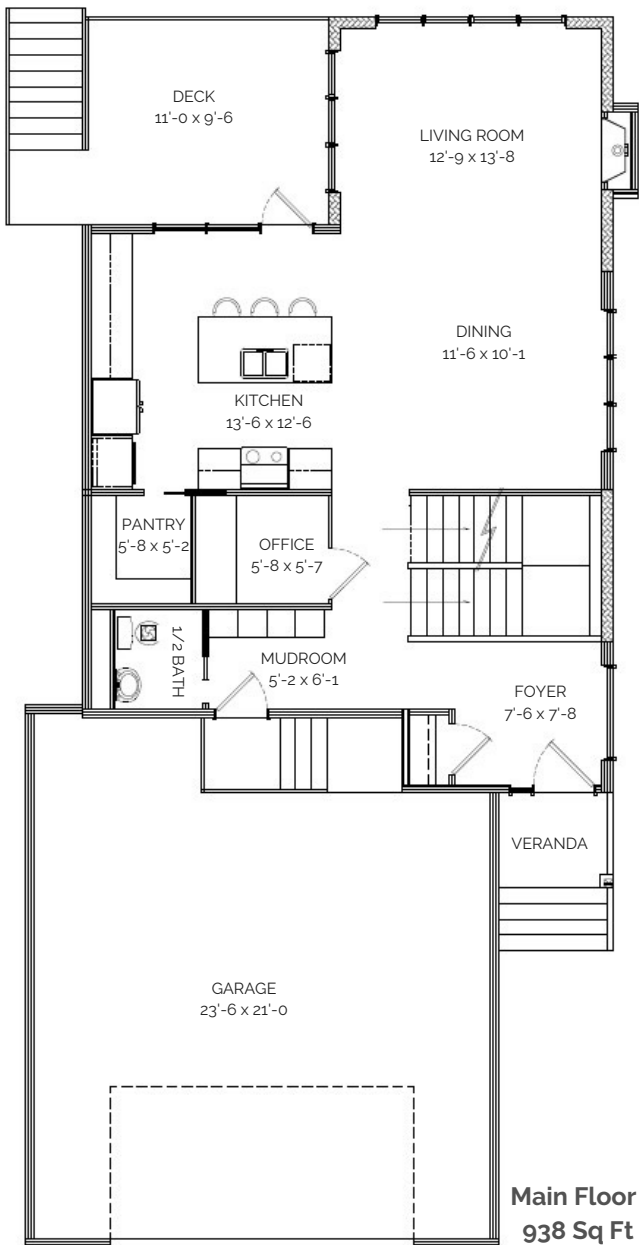

THE RUBY

TWO STOREY

2907 SQ FT | 4 BDRM | 3.5 BATHS

Image is a rendering only, exterior style, actual square footage, features, and details may vary.

EXPERIENCE MORE™
MORE VALUE | MORE INNOVATION | MORE IN EVERY HOME

PHONE 403-394-7554

EMAIL sales@cedarridgehomes.ca

WEBSITE www.cedarridgehomes.ca

Image is a rendering only, exterior style, actual square footage, features, and details may vary.

THE RUBY TWO STOREY

2907 SQ FT | 4 BDRM | 3.5 BATHS