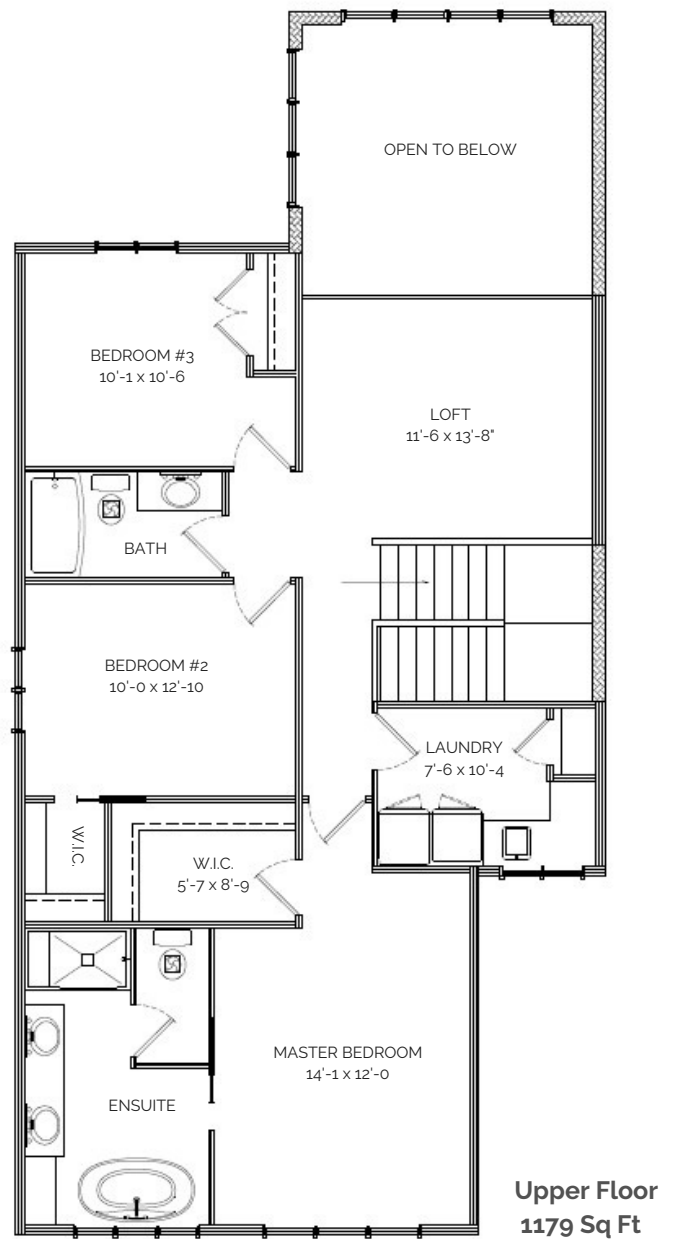

THE RUBY

TWO STOREY

2907 SQ FT | 4 BDRM | 3.5 BATHS

Image is a rendering only, exterior style, actual square footage, features, and details may vary.

EXPERIENCE MORE™
MORE VALUE | MORE INNOVATION | MORE IN EVERY HOME

PHONE 403-394-7554

EMAIL sales@cedarridgehomes.ca

WEBSITE www.cedarridgehomes.ca

Image is a rendering only, exterior style, actual square footage, features, and details may vary.

THE RUBY TWO STOREY

2907 SQ FT | 4 BDRM | 3.5 BATHS