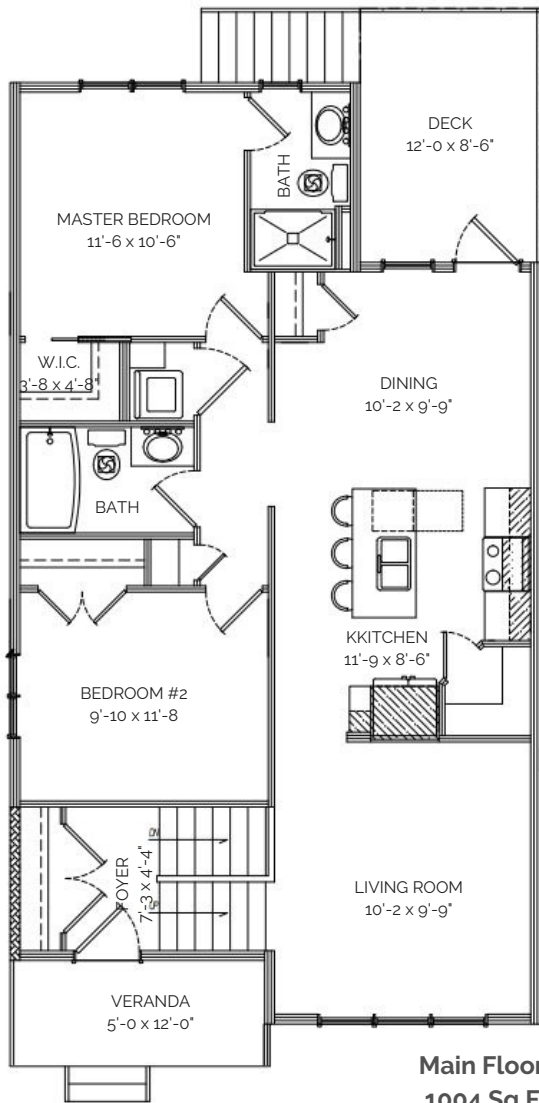

THE AYANA BI-LEVEL

1004 SQ FT | 2 BDRM | 2 BATHS

EXPERIENCE MORE™
MORE VALUE | MORE INNOVATION | MORE IN EVERY HOME

PHONE 403-394-7554

EMAIL sales@cedarridgehomes.ca

WEBSITE www.cedarridgehomes.ca