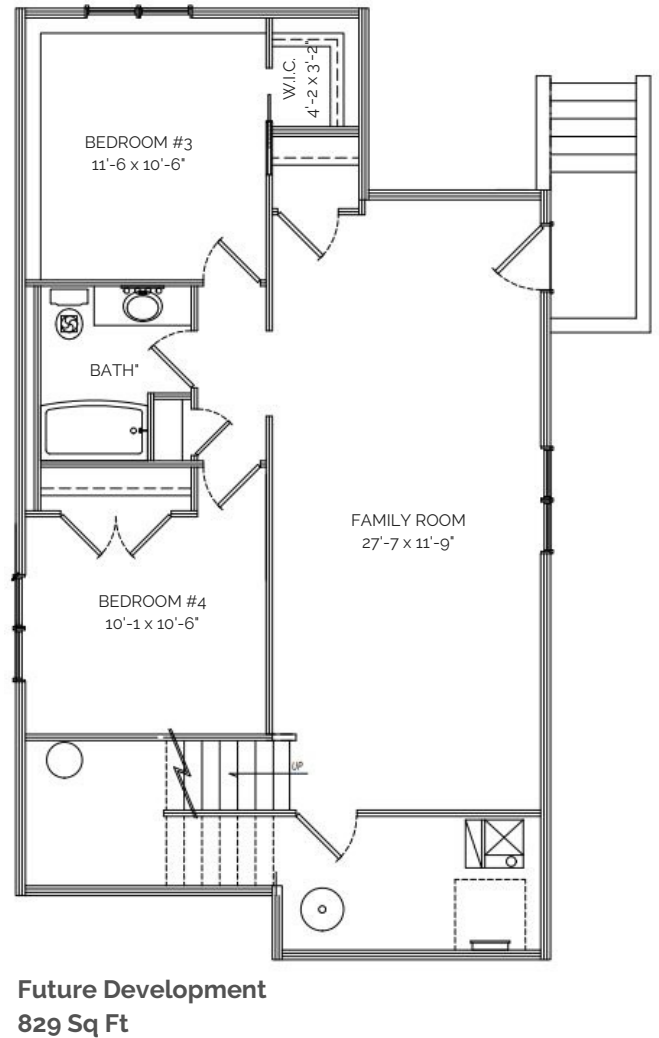

THE AYANA BI-LEVEL

1004 SQ FT | 2 BDRM | 2 BATHS

EXPERIENCE MORE™
MORE VALUE | MORE INNOVATION | MORE IN EVERY HOME

PHONE 403-394-7554

EMAIL sales@cedarridgehomes.ca

WEBSITE www.cedarridgehomes.ca