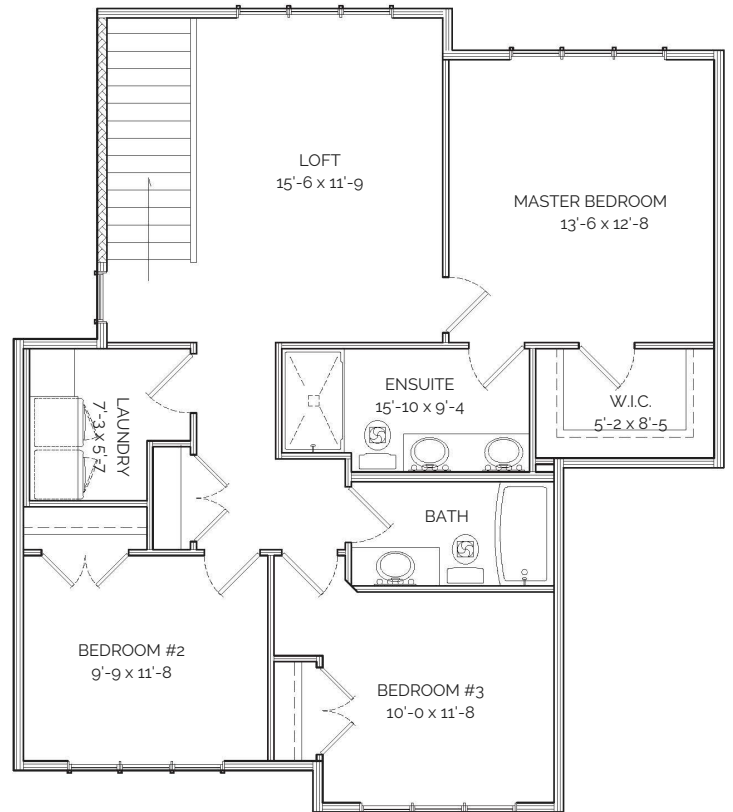

THE DAISY

TWO STOREY

1885 SQ FT | 3 BDRM | 2.5 BATHS

Main Floor
810 Sq Ft

Upper Floor
1075 Sq Ft

EXPERIENCE MORE™
MORE VALUE | MORE INNOVATION | MORE IN EVERY HOME

PHONE 403-394-7554

EMAIL sales@cedarridgehomes.ca