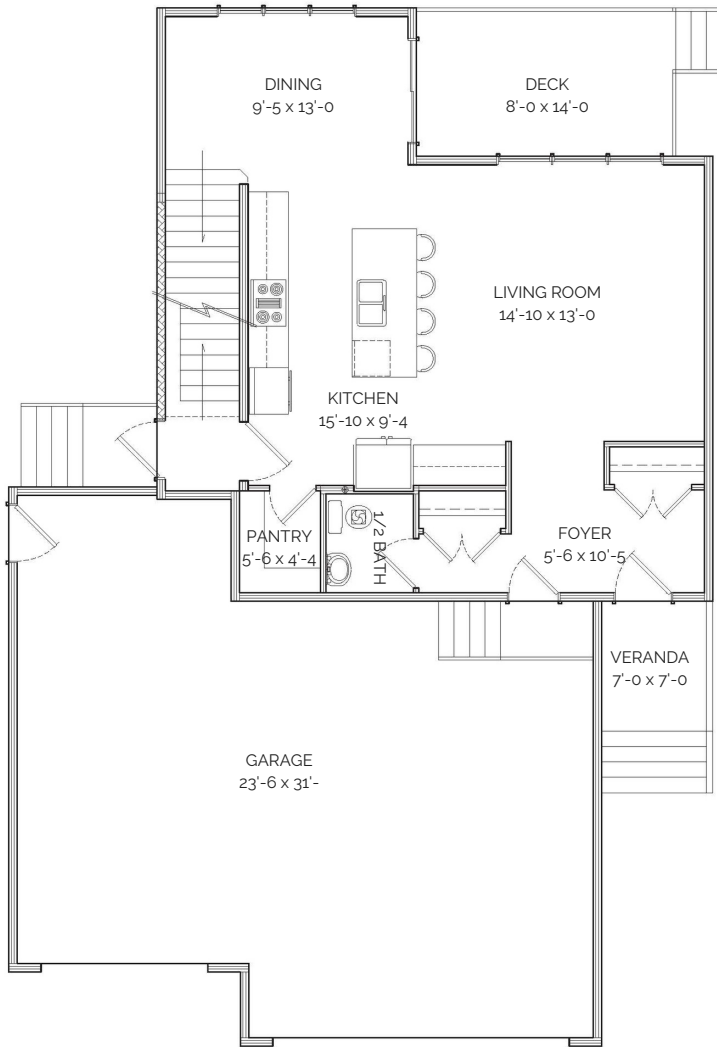

THE DAISY

TWO STOREY

1885 SQ FT | 3 BDRM | 2.5 BATHS

Main Floor
810 Sq Ft

Upper Floor
1075 Sq Ft

EXPERIENCE MORE™
MORE VALUE | MORE INNOVATION | MORE IN EVERY HOME

PHONE 403-394-7554

EMAIL sales@cedarridgehomes.ca