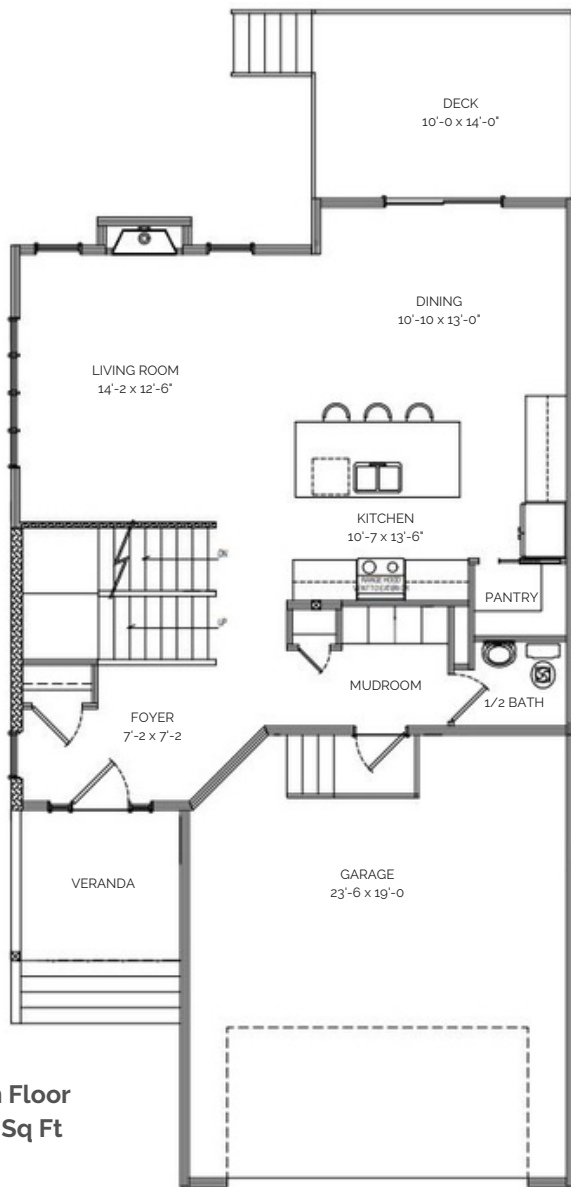

THE LEILANI TWO STOREY

1879 SQ FT | 3 BDRM | 2,5 BATHS

Image is a rendering only, exterior style, actual square footage, features, and details may vary.

Main Floor
862 Sq Ft

Upper Floor
1017 Sq Ft

EXPERIENCE MORE™
MORE VALUE | MORE INNOVATION | MORE IN EVERY HOME