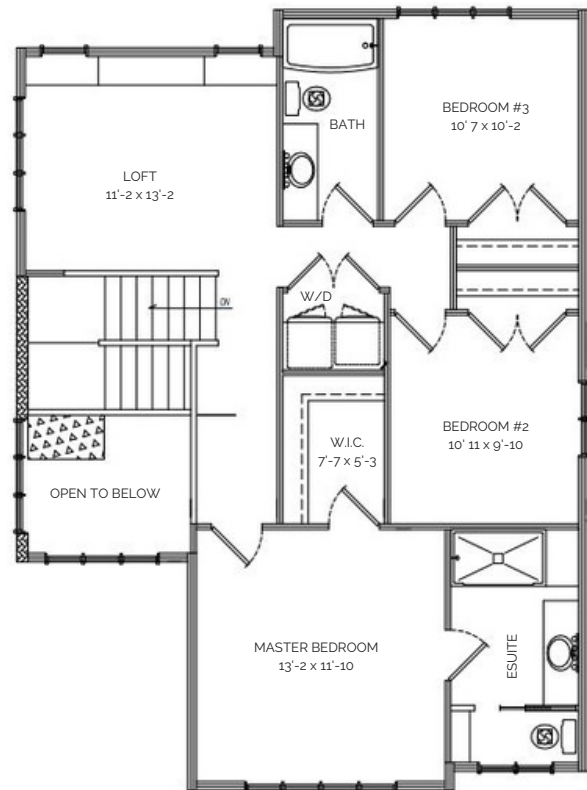

THE LEILANI TWO STOREY

1879 SQ FT | 3 BDRM | 2,5 BATHS

Image is a rendering only, exterior style, actual square footage, features, and details may vary.

Main Floor
862 Sq Ft

Upper Floor
1017 Sq Ft

EXPERIENCE MORE™
MORE VALUE | MORE INNOVATION | MORE IN EVERY HOME