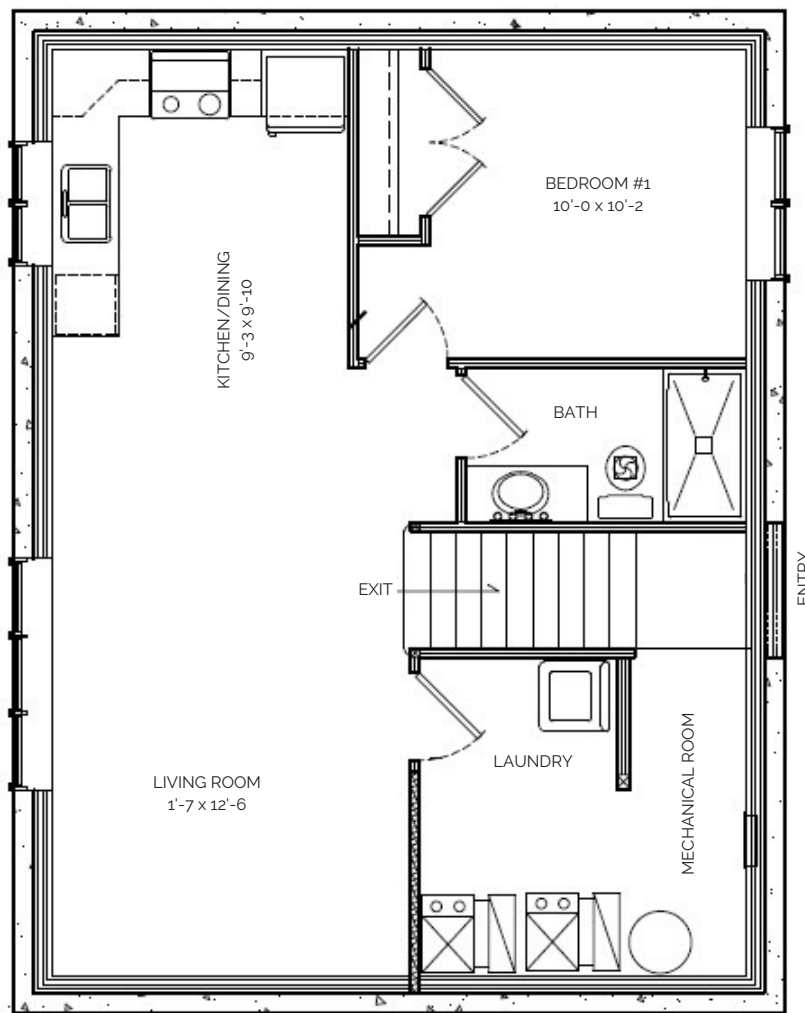

Lower Floor Suite
676 Sq Ft

EXPERIENCE MORE™
MORE VALUE | MORE INNOVATION | MORE IN EVERY HOME

PHONE 403-394-7554
EMAIL sales@cedarridgehomes.ca
WEBSITE www.cedarridgehomes.ca