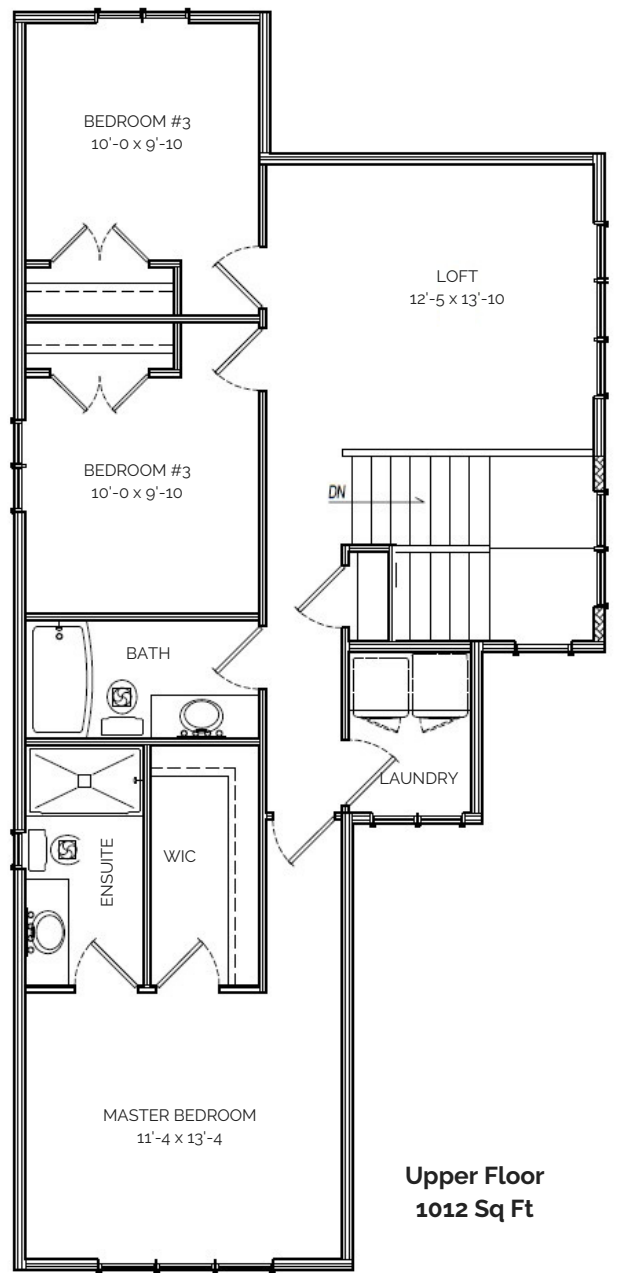

Image is a rendering only, exterior style, actual square footage, features, and details may vary.

## SUITED TWO STOREY

**MAIN SUITE**  
**1776 SQ FT | 3 BDRM | 2.5 BATHS**

**EXPERIENCE MORE™**  
 MORE VALUE | MORE INNOVATION | MORE IN EVERY HOME

**PHONE** 403-394-7554  
**EMAIL** [sales@cedarridgehomes.ca](mailto:sales@cedarridgehomes.ca)  
**WEBSITE** [www.cedarridgehomes.ca](http://www.cedarridgehomes.ca)