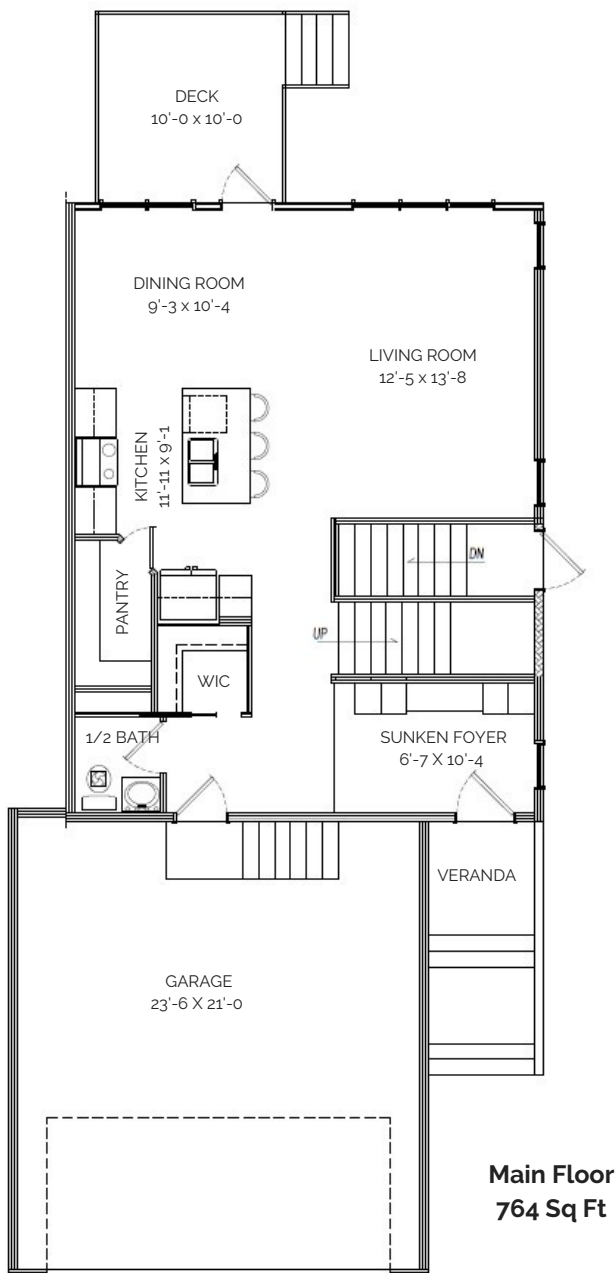

Image is a rendering only, exterior style, actual square footage, features, and details may vary.

## SUITED TWO STOREY

**MAIN SUITE**  
**1776 SQ FT | 3 BDRM | 2.5 BATHS**

**EXPERIENCE MORE™**  
 MORE VALUE | MORE INNOVATION | MORE IN EVERY HOME

**PHONE** 403-394-7554  
**EMAIL** [sales@cedarridgehomes.ca](mailto:sales@cedarridgehomes.ca)  
**WEBSITE** [www.cedarridgehomes.ca](http://www.cedarridgehomes.ca)