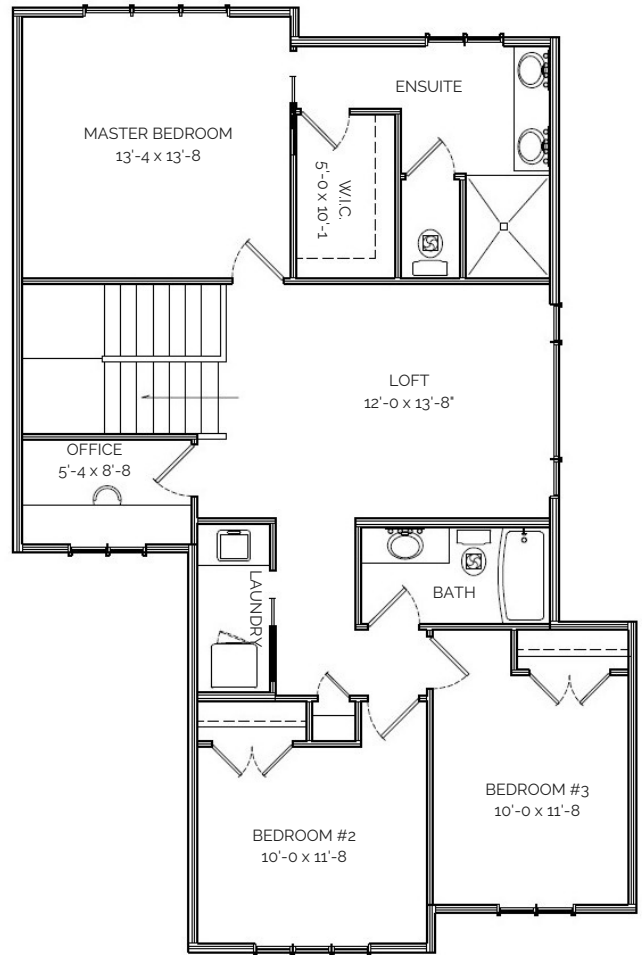

Image is a rendering only, exterior style, actual square footage, features, and details may vary.

THE LOTUS

TWO STOREY

2862 SQ FT | 5 BDRM | 3.5 BATHS

Main Floor
900 Sq Ft

Upper Floor
1201 Sq Ft

EXPERIENCE MORE™
MORE VALUE | MORE INNOVATION | MORE IN EVERY HOME

PHONE 403-394-7554

EMAIL sales@cedarridgehomes.ca

WEBSITE www.cedarridgehomes.ca

Image is a rendering only, exterior style, actual square footage, features, and details may vary.

THE LOTUS TWO STOREY

2862 SQ FT | 5 BDRM | 3.5 BATHS