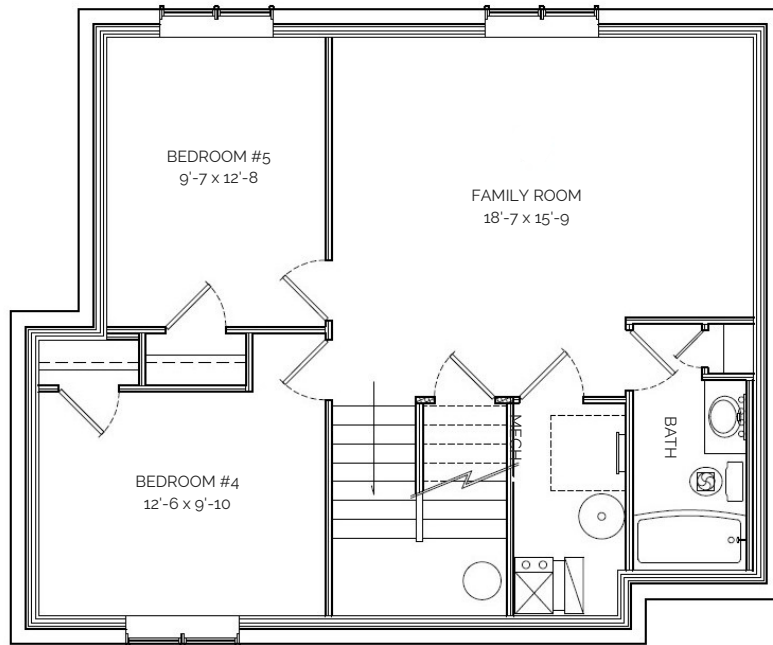

Image is a rendering only, exterior style, actual square footage, features, and details may vary.

THE LOTUS

TWO STOREY

2862 SQ FT | 5 BDRM | 3.5 BATHS

Main Floor
900 Sq Ft

Upper Floor
1201 Sq Ft

EXPERIENCE MORE™
MORE VALUE | MORE INNOVATION | MORE IN EVERY HOME

PHONE 403-394-7554

EMAIL sales@cedarridgehomes.ca

WEBSITE www.cedarridgehomes.ca

Image is a rendering only, exterior style, actual square footage, features, and details may vary.

THE LOTUS TWO STOREY

2862 SQ FT | 5 BDRM | 3.5 BATHS