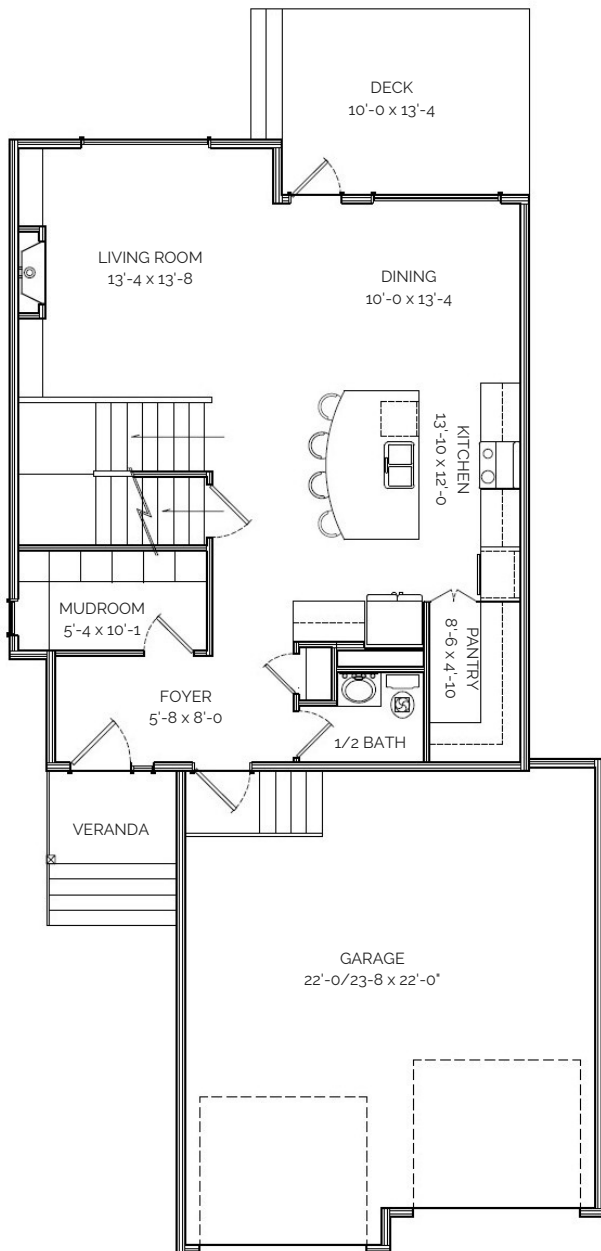

Image is a rendering only, exterior style, actual square footage, features, and details may vary.

THE LOTUS

TWO STOREY

2862 SQ FT | 5 BDRM | 3.5 BATHS

Main Floor
900 Sq Ft

Upper Floor
1201 Sq Ft

EXPERIENCE MORE™
MORE VALUE | MORE INNOVATION | MORE IN EVERY HOME

PHONE 403-394-7554

EMAIL sales@cedarridgehomes.ca

WEBSITE www.cedarridgehomes.ca

Image is a rendering only, exterior style, actual square footage, features, and details may vary.

THE LOTUS TWO STOREY

2862 SQ FT | 5 BDRM | 3.5 BATHS