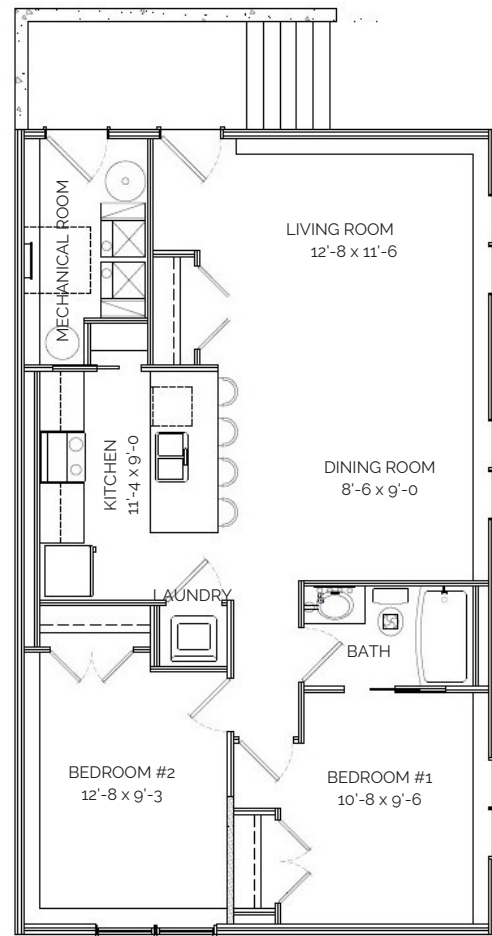

Image is a rendering only, exterior style, actual square footage, features, and details may vary.

THE SUITED LYNX

SUITED BILEVEL

MAIN 960 SQ FT | 2 BDRM | 2 BATHS

LOWER 890 SQ FT | 2 BDRM | 1 BATH

EXPERIENCE MORE™
MORE VALUE | MORE INNOVATION | MORE IN EVERY HOME