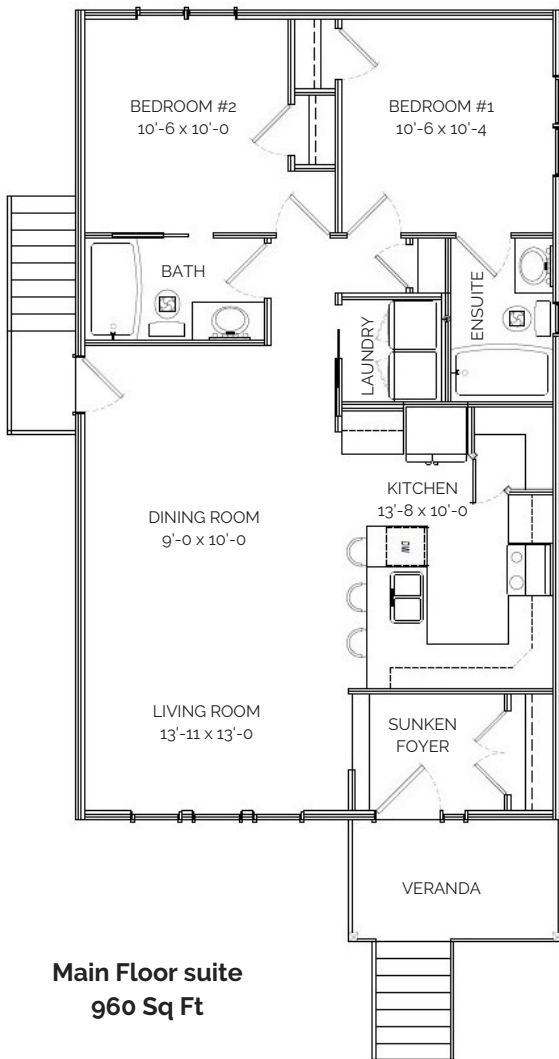

Image is a rendering only, exterior style, actual square footage, features, and details may vary.

THE SUITED LYNX

SUITED BILEVEL

MAIN 960 SQ FT | 2 BDRM | 2 BATHS

LOWER 890 SQ FT | 2 BDRM | 1 BATH

EXPERIENCE MORE™
MORE VALUE | MORE INNOVATION | MORE IN EVERY HOME