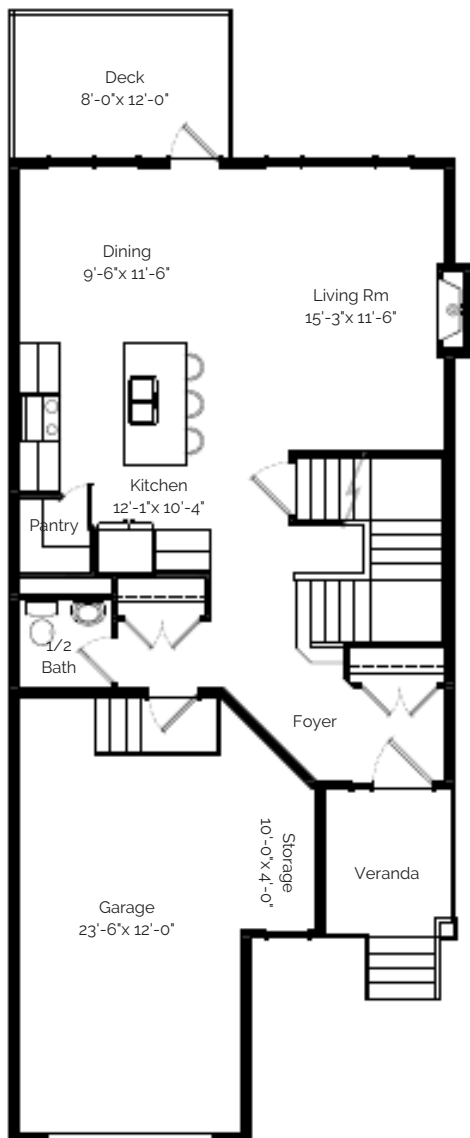

# THE LILY

## 2 STOREY

1690 SQ FT | 3 BDRM | 2.5 BATHS

\*Image is a rendering only, actual square footage, features, and details may vary.

### Main Floor 752 Sq Ft