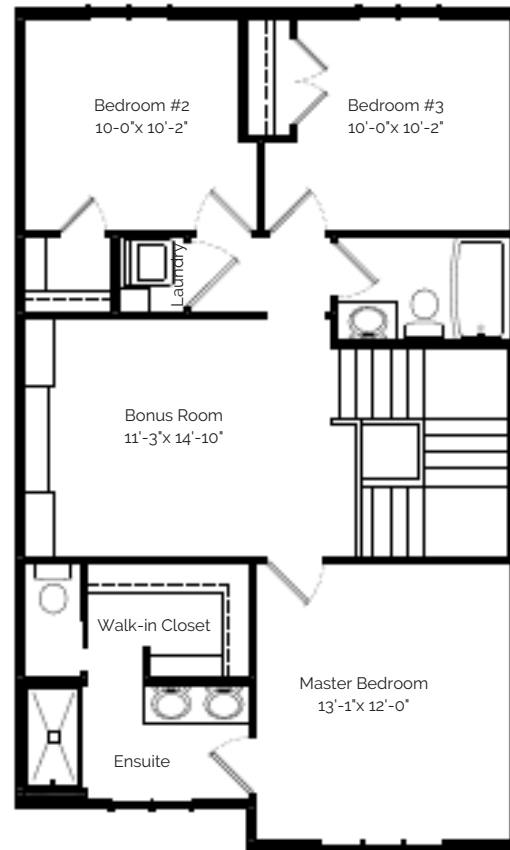

Upper Floor 938 Sq Ft

EXPERIENCE MORE™
MORE VALUE | MORE INNOVATION | MORE IN EVERY HOME

PHONE 403-394-7554
EMAIL sales@cedarridgehomes.ca
WEBSITE www.cedarridgehomes.ca