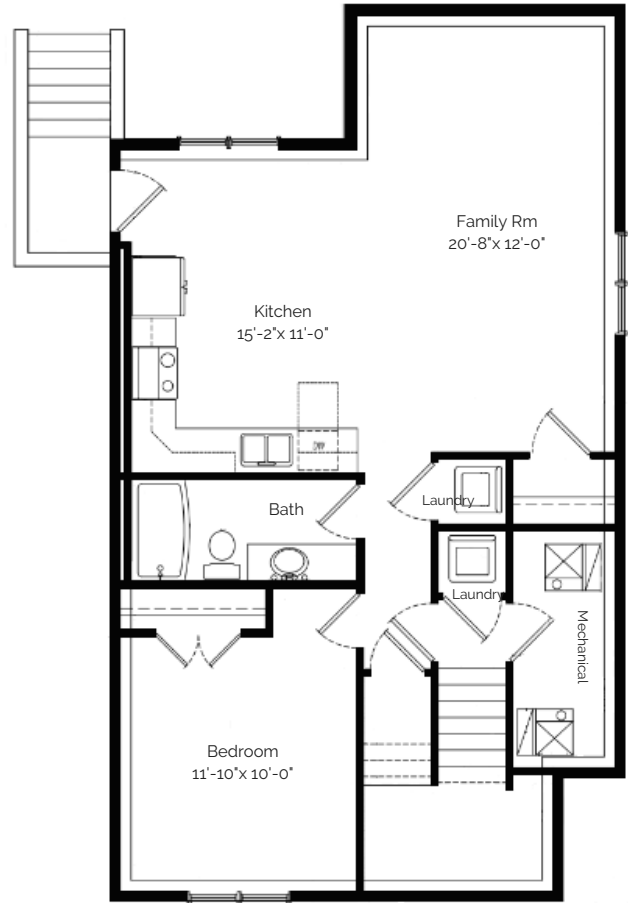

THE SUITED BLOSSOM

SUITED BI-LEVEL

MAIN 995 SQ FT | 2 BDRM | 2 BATHS
 LOWER 827 SQ FT | 1 BDRM | 1 BATH

Main Floor
995 Sq Ft

Lower Suite
827 Sq Ft

EXPERIENCE MORE™
 MORE VALUE | MORE INNOVATION | MORE IN EVERY HOME