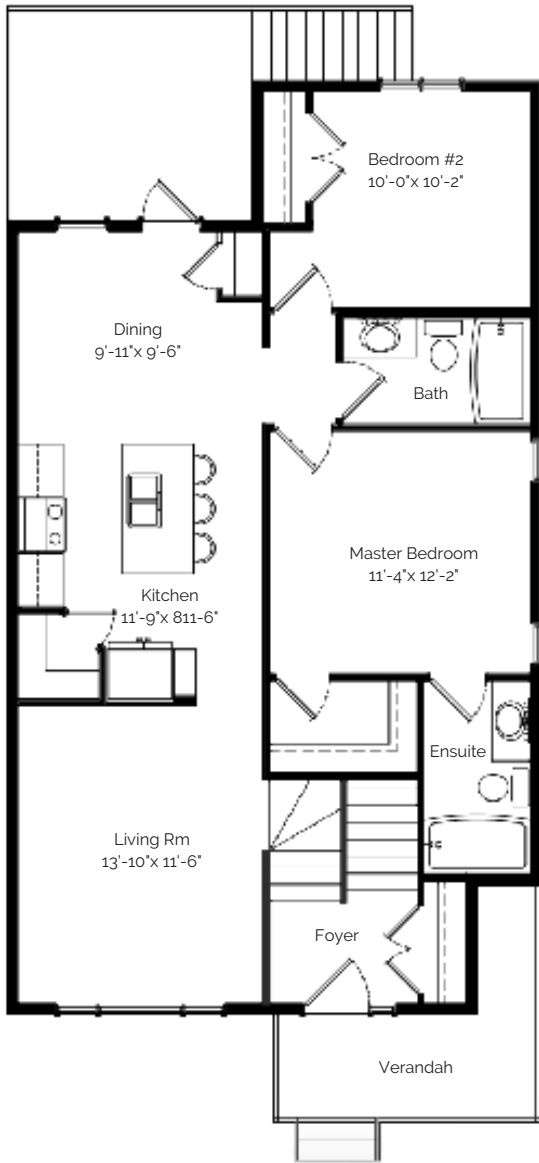

THE SUITED BLOSSOM

SUITED BI-LEVEL

MAIN 995 SQ FT | 2 BDRM | 2 BATHS
 LOWER 827 SQ FT | 1 BDRM | 1 BATH

Main Floor
995 Sq Ft

Lower Suite
827 Sq Ft

EXPERIENCE MORE™
 MORE VALUE | MORE INNOVATION | MORE IN EVERY HOME